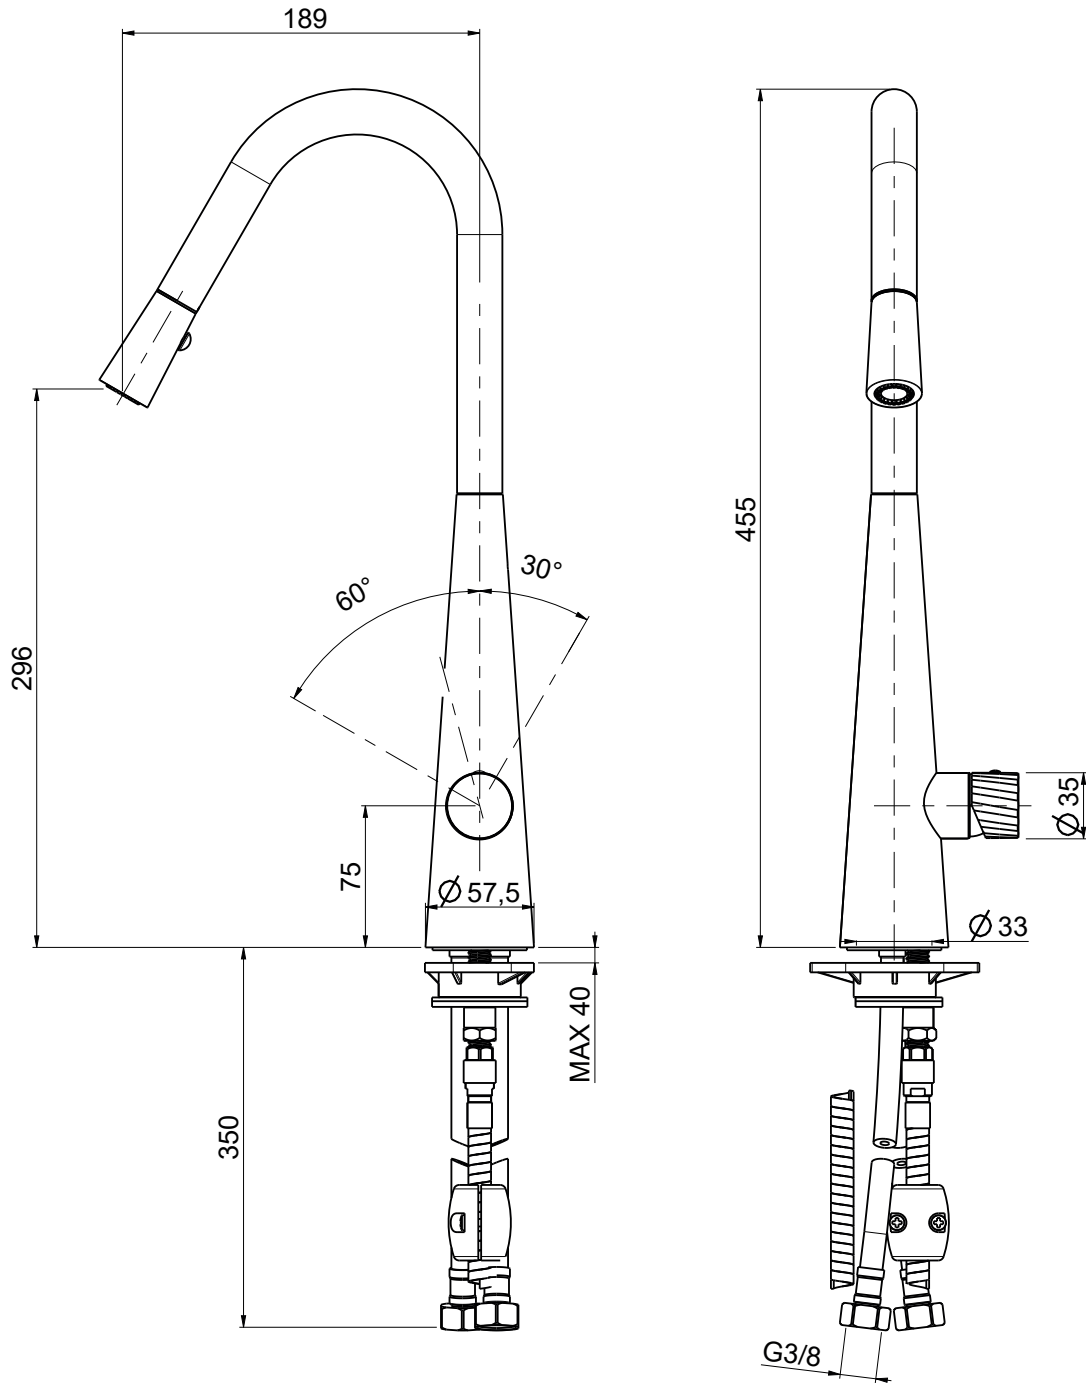

This drawing / specification is the property of OIOLI Rubinetterie and must not be copied in part or whole without prior written permission of OIOLI Rubinetterie.

OIOLI

ITALY

e-mail: tecnico@oioli.com
Via Pul Stretta, 10/12 Tel. 0322 956338
28024 Gozzano (No) Fax 0322 912094
ITALY

DATE	07-04-2023	SIGNATURE	PROJECT	SCALE	NOTE	
DRAFTSMAN				1:4	MADE IN ITALY	
DESCRIPTION						ITEM
MISCELATORE LAVELLO CON DOCCETTA NAVONA						NVLC947RO